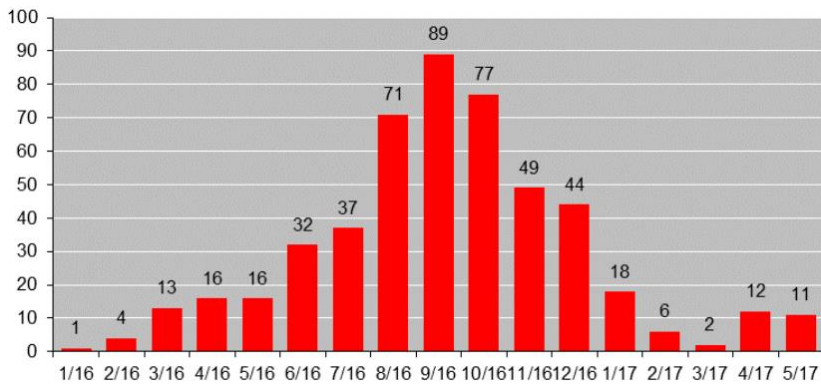

3

> HAV outbreak in Karlsbad region

- > - outbreak from 2014, it **culminated in 2015**, end in July 2016
- > -in total **227 cases**
- > -out of which **94 (41%)** with the drug use in anamnesis, mainly i.v. use of **methamphetamine**
- > -and **33 cases (15%)** were people without stable housing
- > -more than half were men (**54,0%**)

Shotened name of the whole presentation

XXXXXXXXXXXXXXXXXXXXXXXXX 6

> HAV outbreak in South Moravia Region

- > Started at the **end** of the year **2015**
- > Start - 27 (5 drug users) cases, cannabis smokers, sharing joints?
- > **Drug users, group without stable housing and employment**
- > end 2016 with **449 cases**
- > ongoing in **2017 – 52 new cases, in total 501 cases**
- > mostly young people between **24-35 yrs**
- > **1 death** – middle age man with cirrhosis

Shotened name of the whole presentation

XXXXXXXXXXXXXXXXXXXXXXXXXXXX

7

> South Moravia Region – trend-new cases 2016/2017

Shotened name of the whole presentation

XXXXXXXXXXXXXXXXXXXXXXXXXXXX

8

> Response