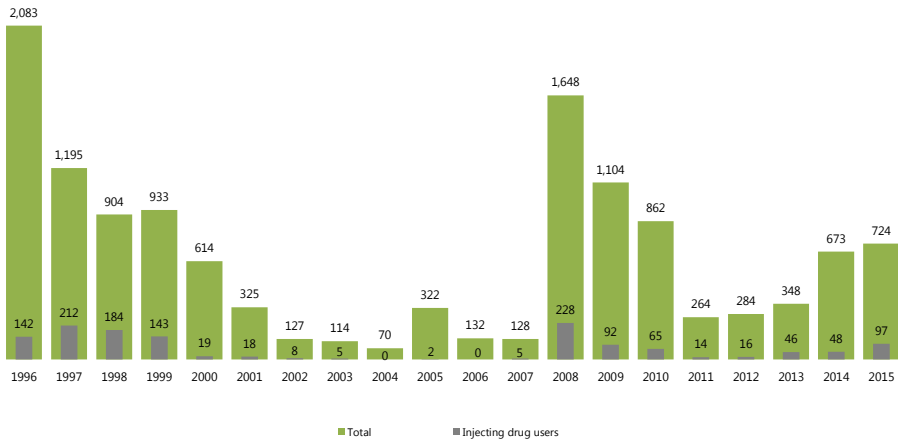

Národní monitorovací
středisko pro drogy
a závislosti

HAV in the Czech Republic - update

Barbara Janikova
National Monitoring Centre for Drugs and Addiction

> New cases in total and in IDUs

Shortened name of the whole presentation

3

> HAV outbreak in Karlsbad region

- > - outbreak from 2014, it **culminated in 2015**, end in July 2016
- > -in total **227 cases**
- > -out of which **94 (41%)** with the drug use in anamnesis, mainly i.v. use of **methamphetamine**
- > -and **33 cases (15%)** were people without stable housing
- > -more than half were men (**54,0%**)

Shotened name of the whole presentation

XXXXXXXXXXXXXXXXXXXXXXXXX 6

> HAV outbreak in South Moravia Region

- > Started at the **end** of the year **2015**
- > Start - 27 (5 drug users) cases, cannabis smokers, sharing joints?
- > **Drug users, group without stable housing and employment**
- > end 2016 with **449 cases**
- > ongoing in **2017 – 52 new cases, in total 501 cases**
- > mostly young people between **24-35 yrs**
- > **1 death** – middle age man with cirrhosis